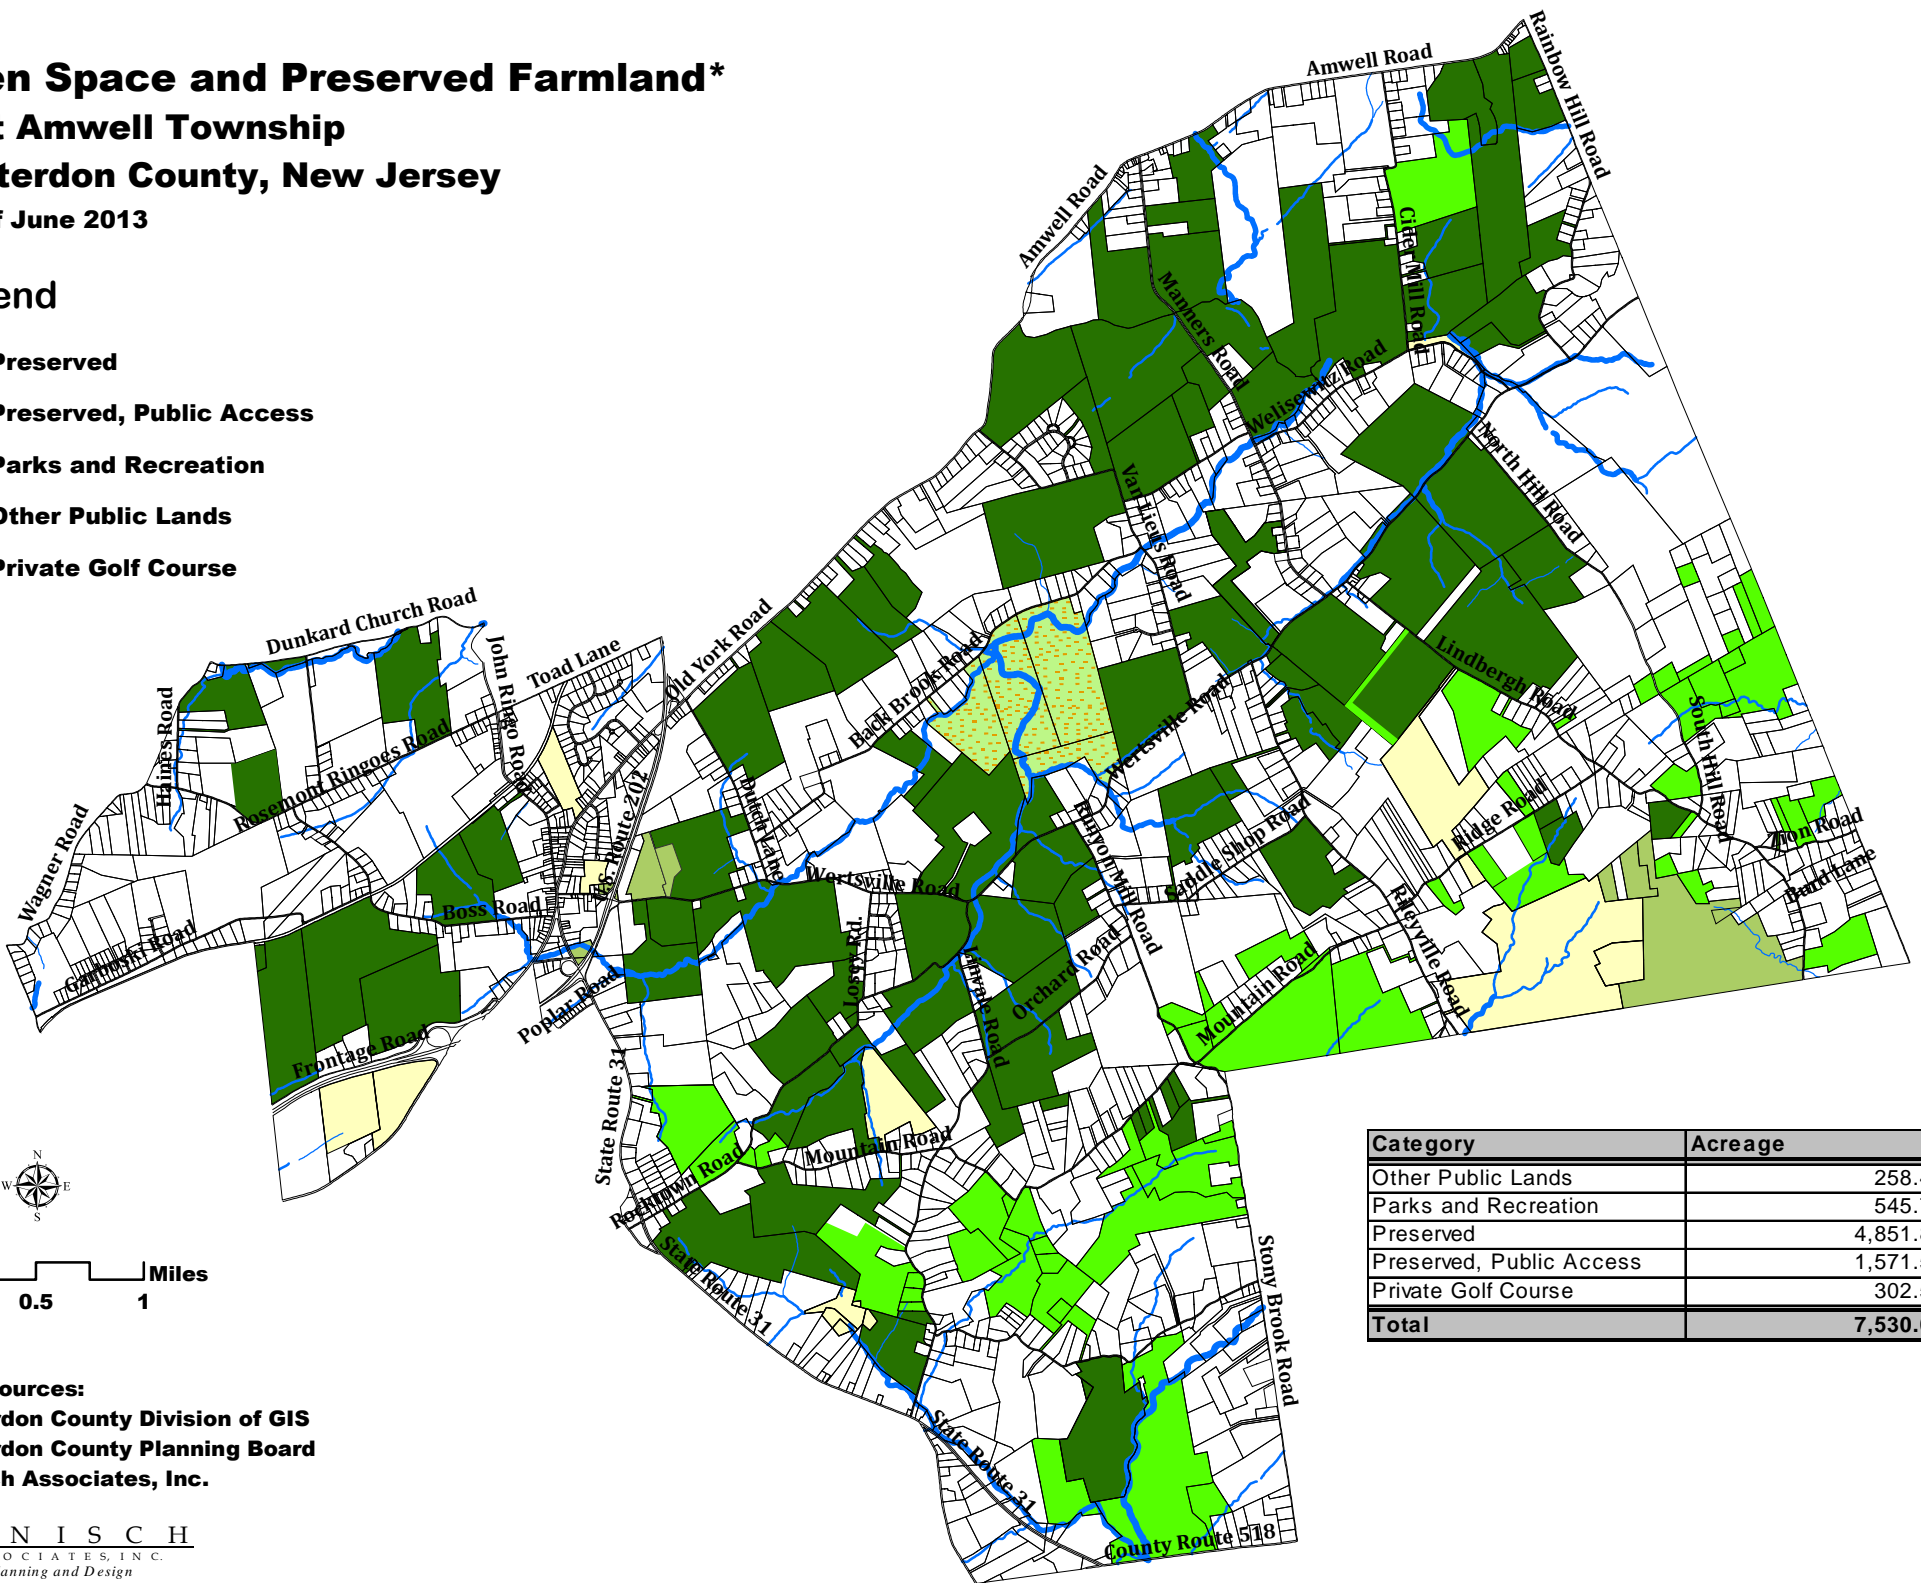

Open Space and Preserved Farmland*

East Amwell Township

Hunterdon County, New Jersey

*As of June 2013

Legend

-  Preserved
-  Preserved, Public Access
-  Parks and Recreation
-  Other Public Lands
-  Private Golf Course

Category	Acreeage
Other Public Lands	258.41
Parks and Recreation	545.70
Preserved	4,851.85
Preserved, Public Access	1,571.51
Private Golf Course	302.53
Total	7,530.00

Data Sources:
 Hunterdon County Division of GIS
 Hunterdon County Planning Board
 Banisch Associates, Inc.